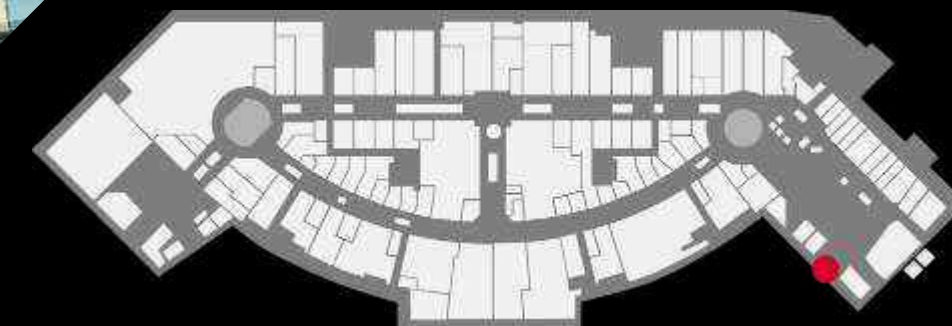

4.000 euro /month

EXTERIOR DIGITAL SCREEN FOOD COURT

Resolution: 1008x720, mp4, 15 seconds

3.400 euro/ month

4.000 euro /month

FLAG - FIRST FLOOR

3.600 euro/month

4.200 euro/month