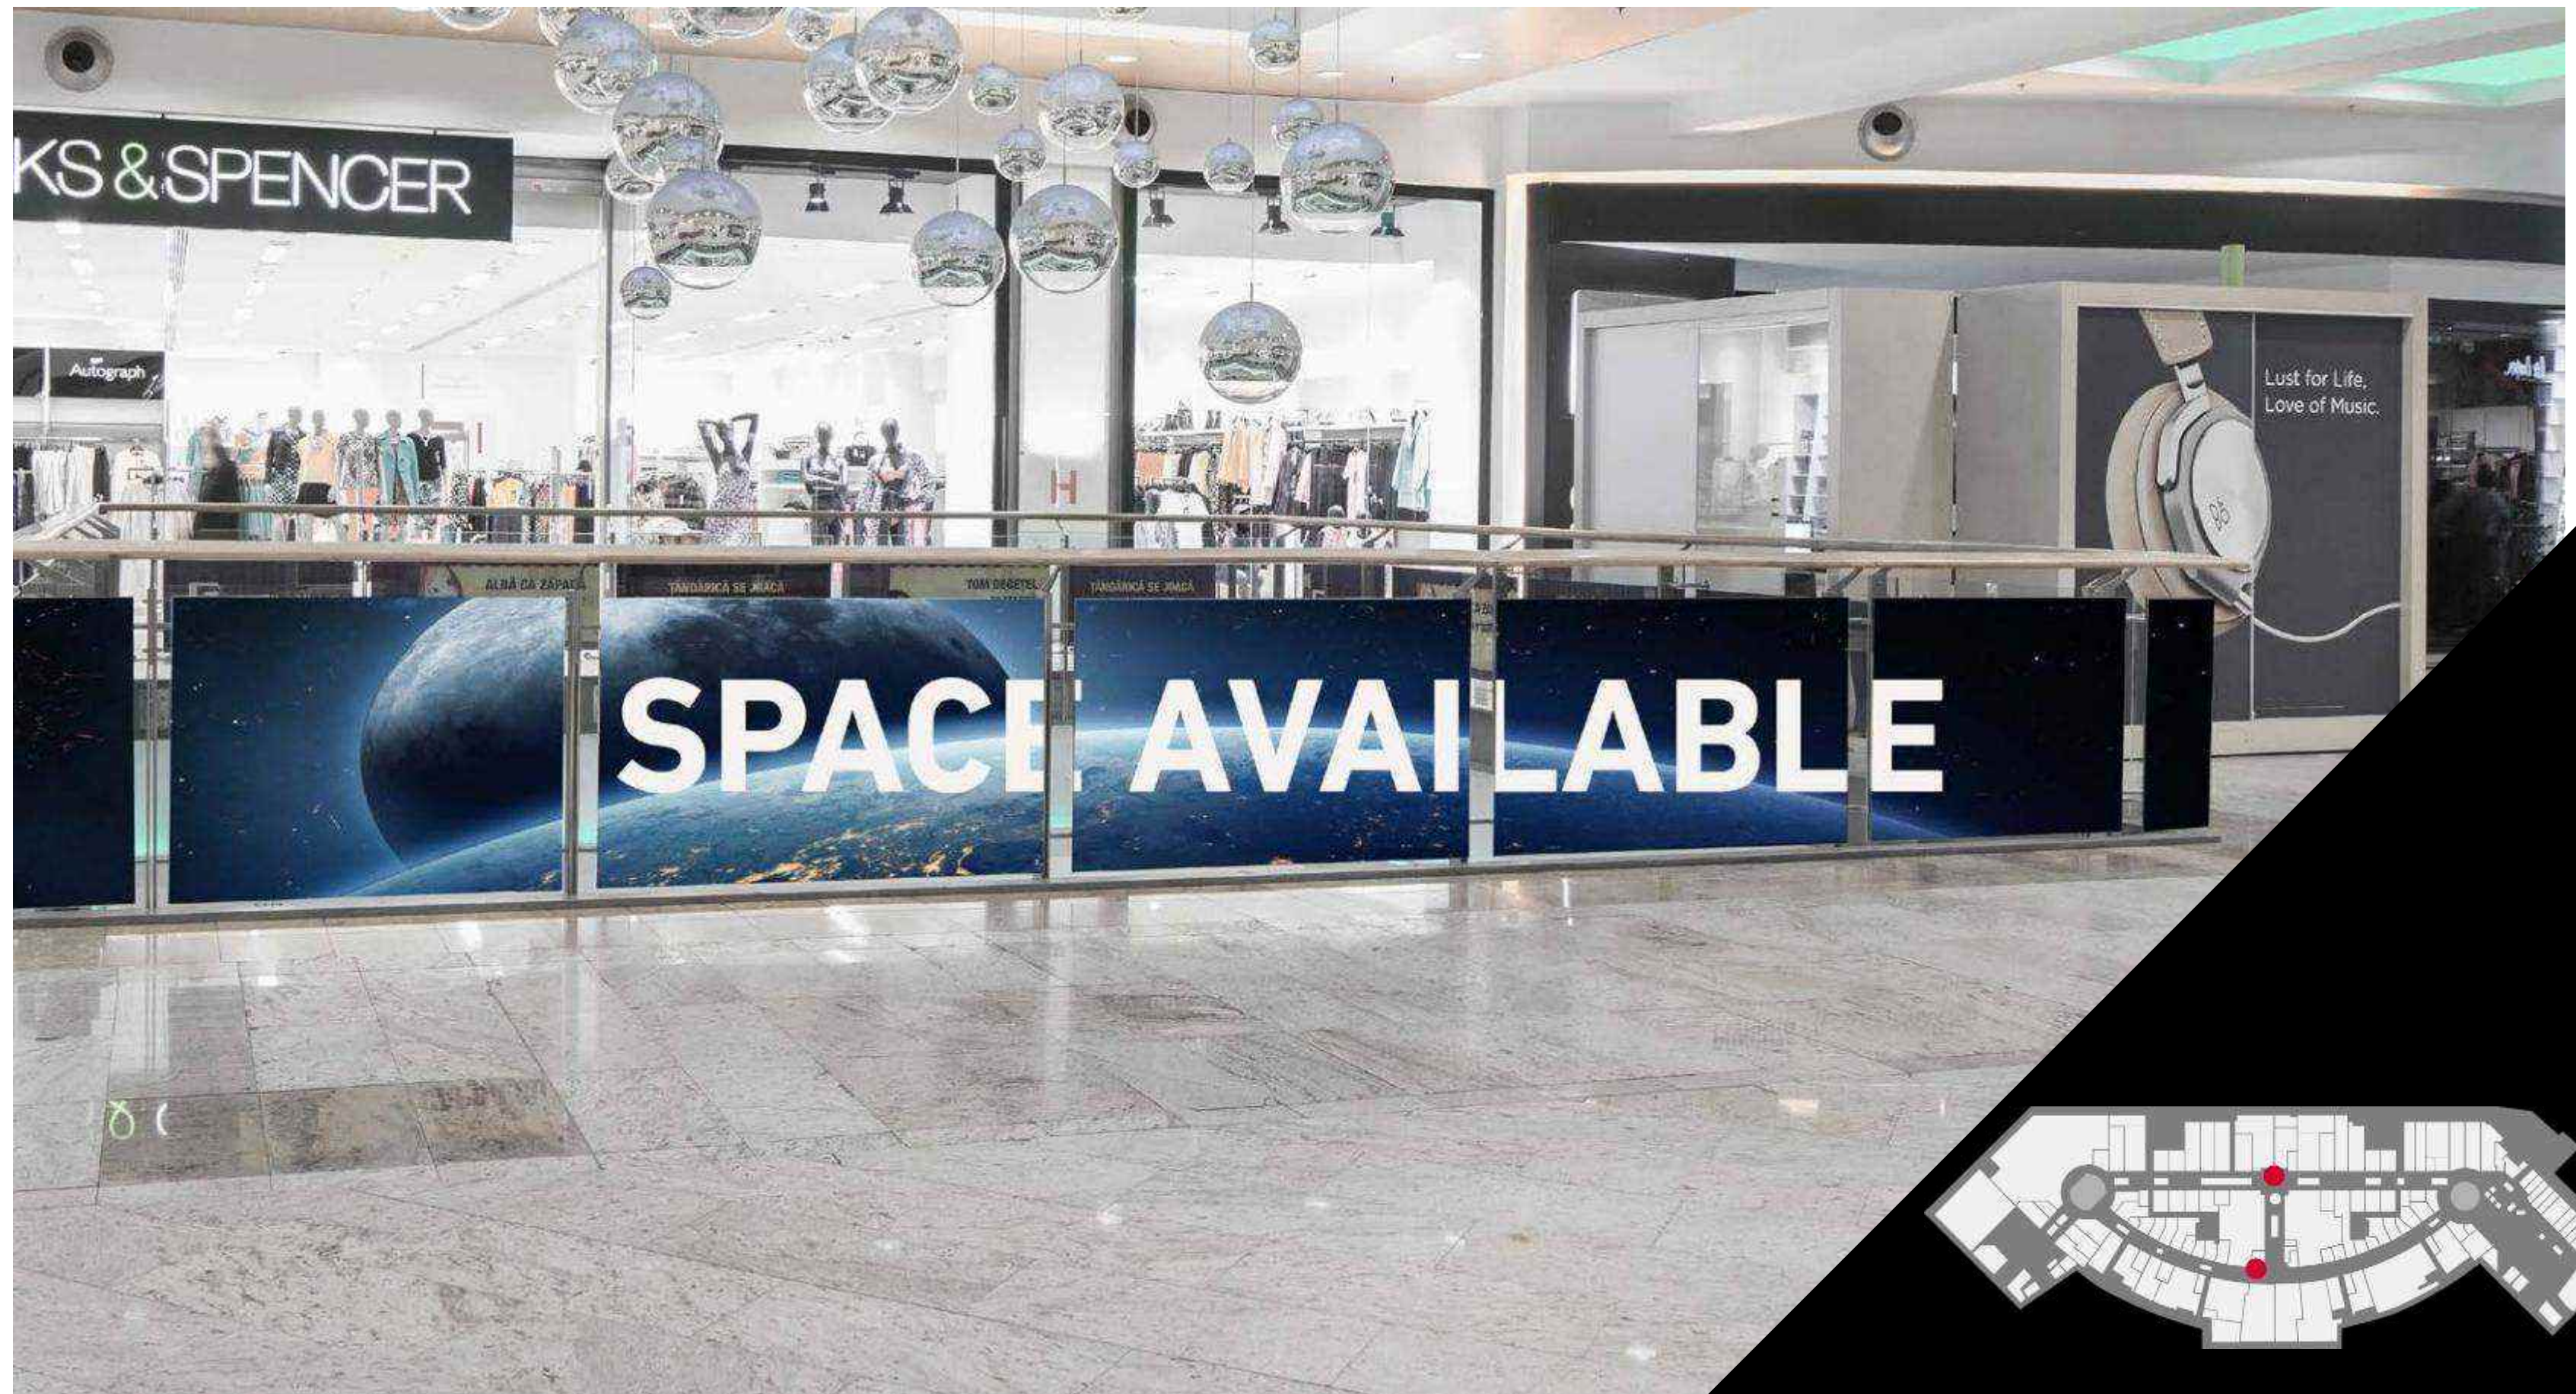

BALUSTRADES FIRST FLOOR

4.000 euro/month

5.500 euro/month

CAR EXPOSURE

10-12m²

7.000 euro/month

8.000 euro/month

PROMOTIONAL STAND