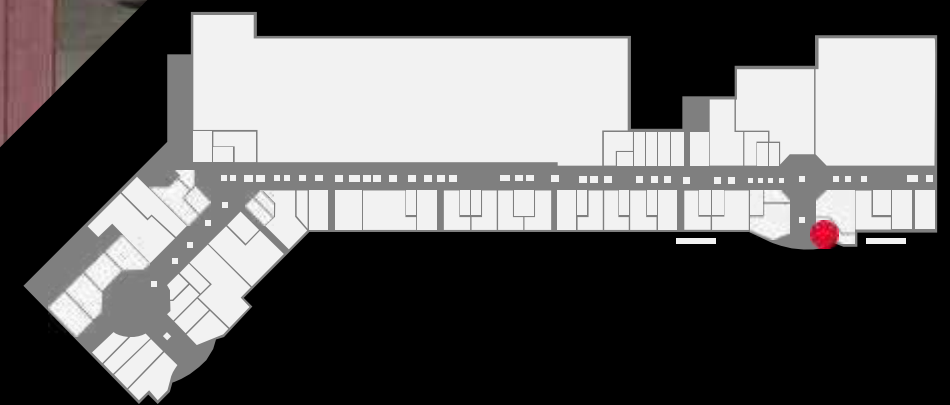

ENTRANCE LIGHTED PANELS

1.000 euro/month

1.250 euro/month