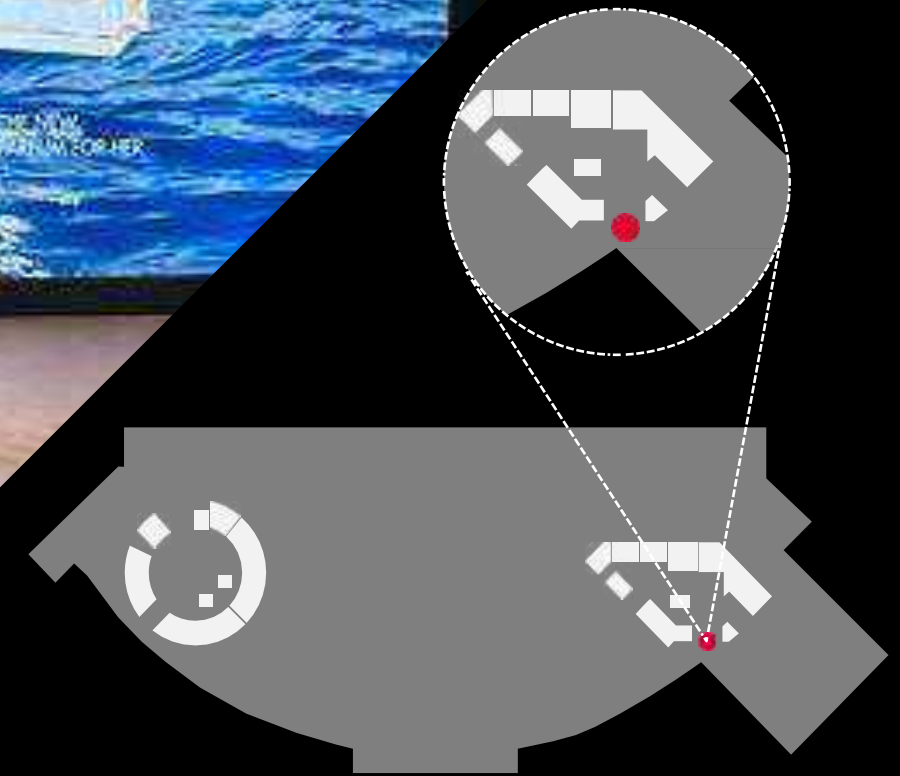

UNDERGROUND PANNELS FOOD COURT

3 pieces |

6.000 euro / month

7.200 euro / month