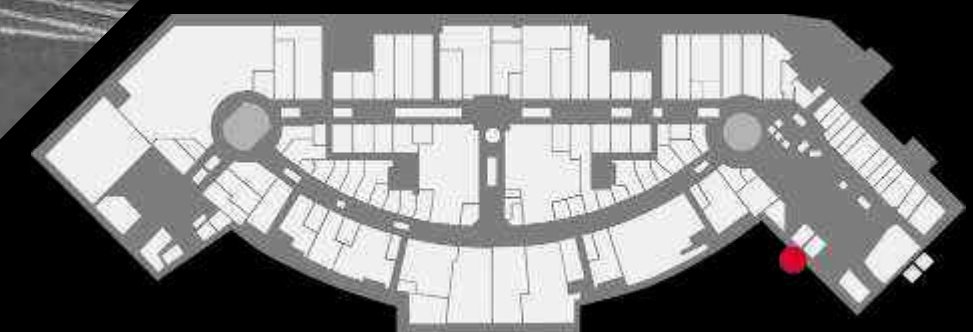

FAÇADE LIGHTED PANELS

6 PIECES FOOD COURT, EXTERIOR |

6.500 euro / month

7.000 euro / month