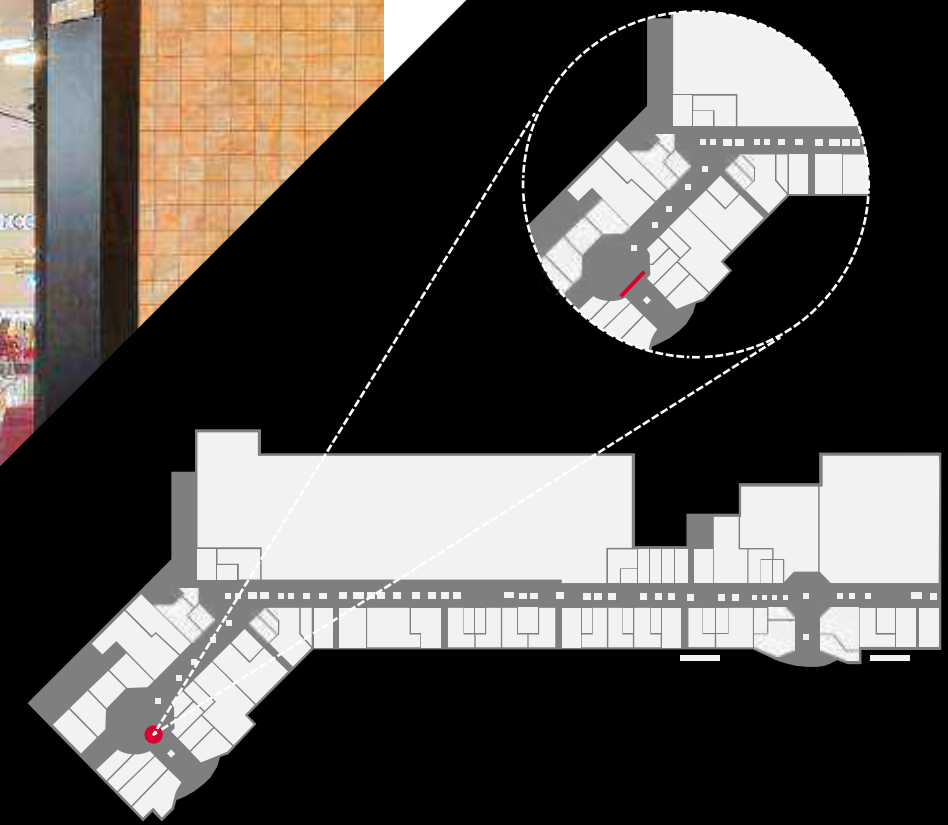

PANEL

1.400euro/month

1.700euro/month

TOILET MIRRORS

1.000 euro / month

1.250 euro / month

băneasa
shopping
city

MALL