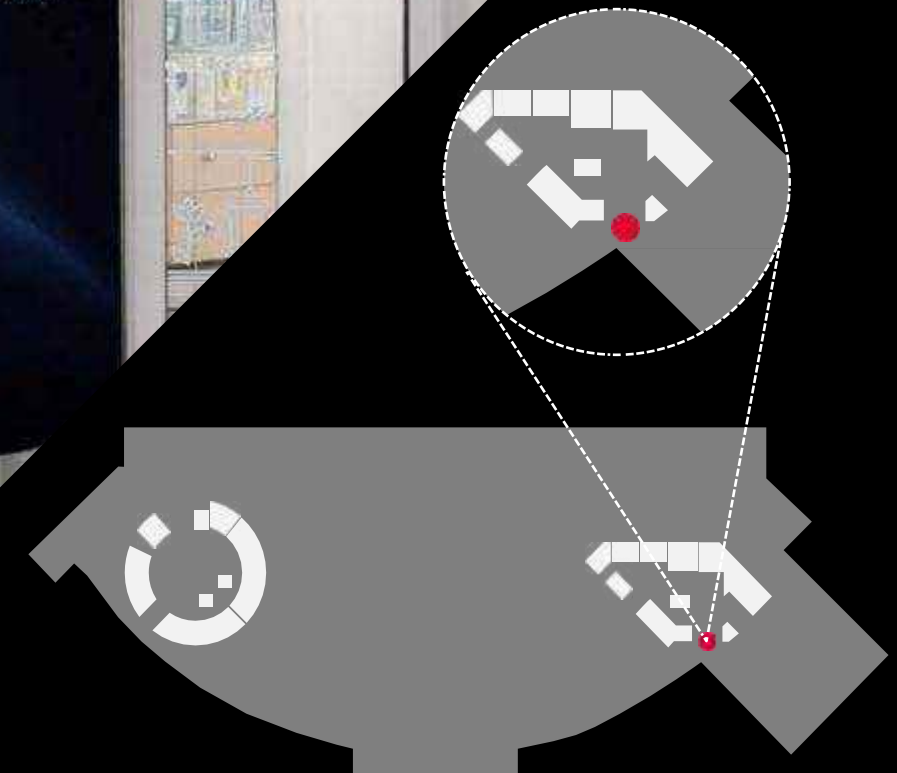

UNDERGROUND ENTRANCE DOORS

2 pieces |

3.000 euro / month

3.360 euro / month