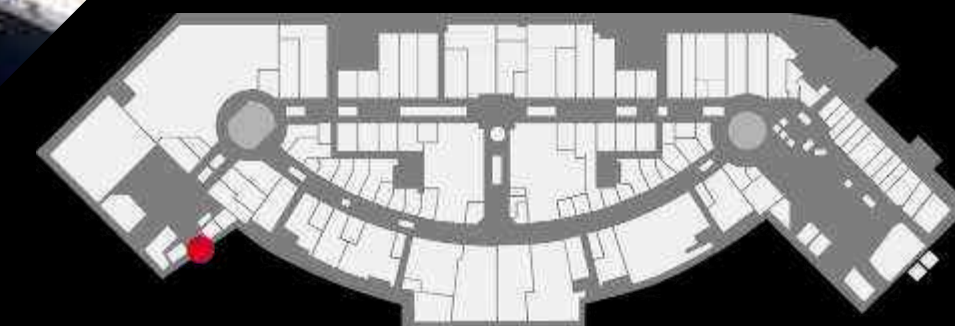

4.000 euro /month

EXTERIOR DIGITAL SCREEN FOOD COURT

Resolution: 1008x720, mp4, 15 seconds

3.400 euro/ month

4.000 euro /month

FLAG - FIRST FLOOR

3.600 euro/month

4.200 euro/month