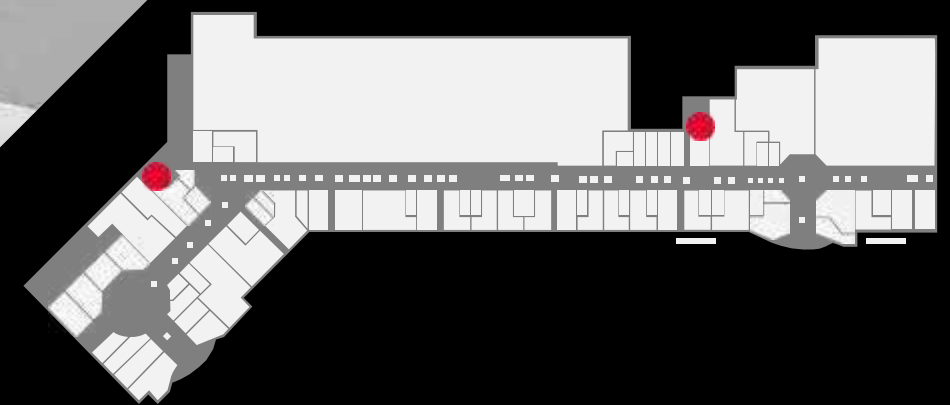

PANEL

1.400euro/month

1.700euro/month

TOILET MIRRORS

1.000 euro / month

1.250 euro / month

băneasa
shopping
city

MALL