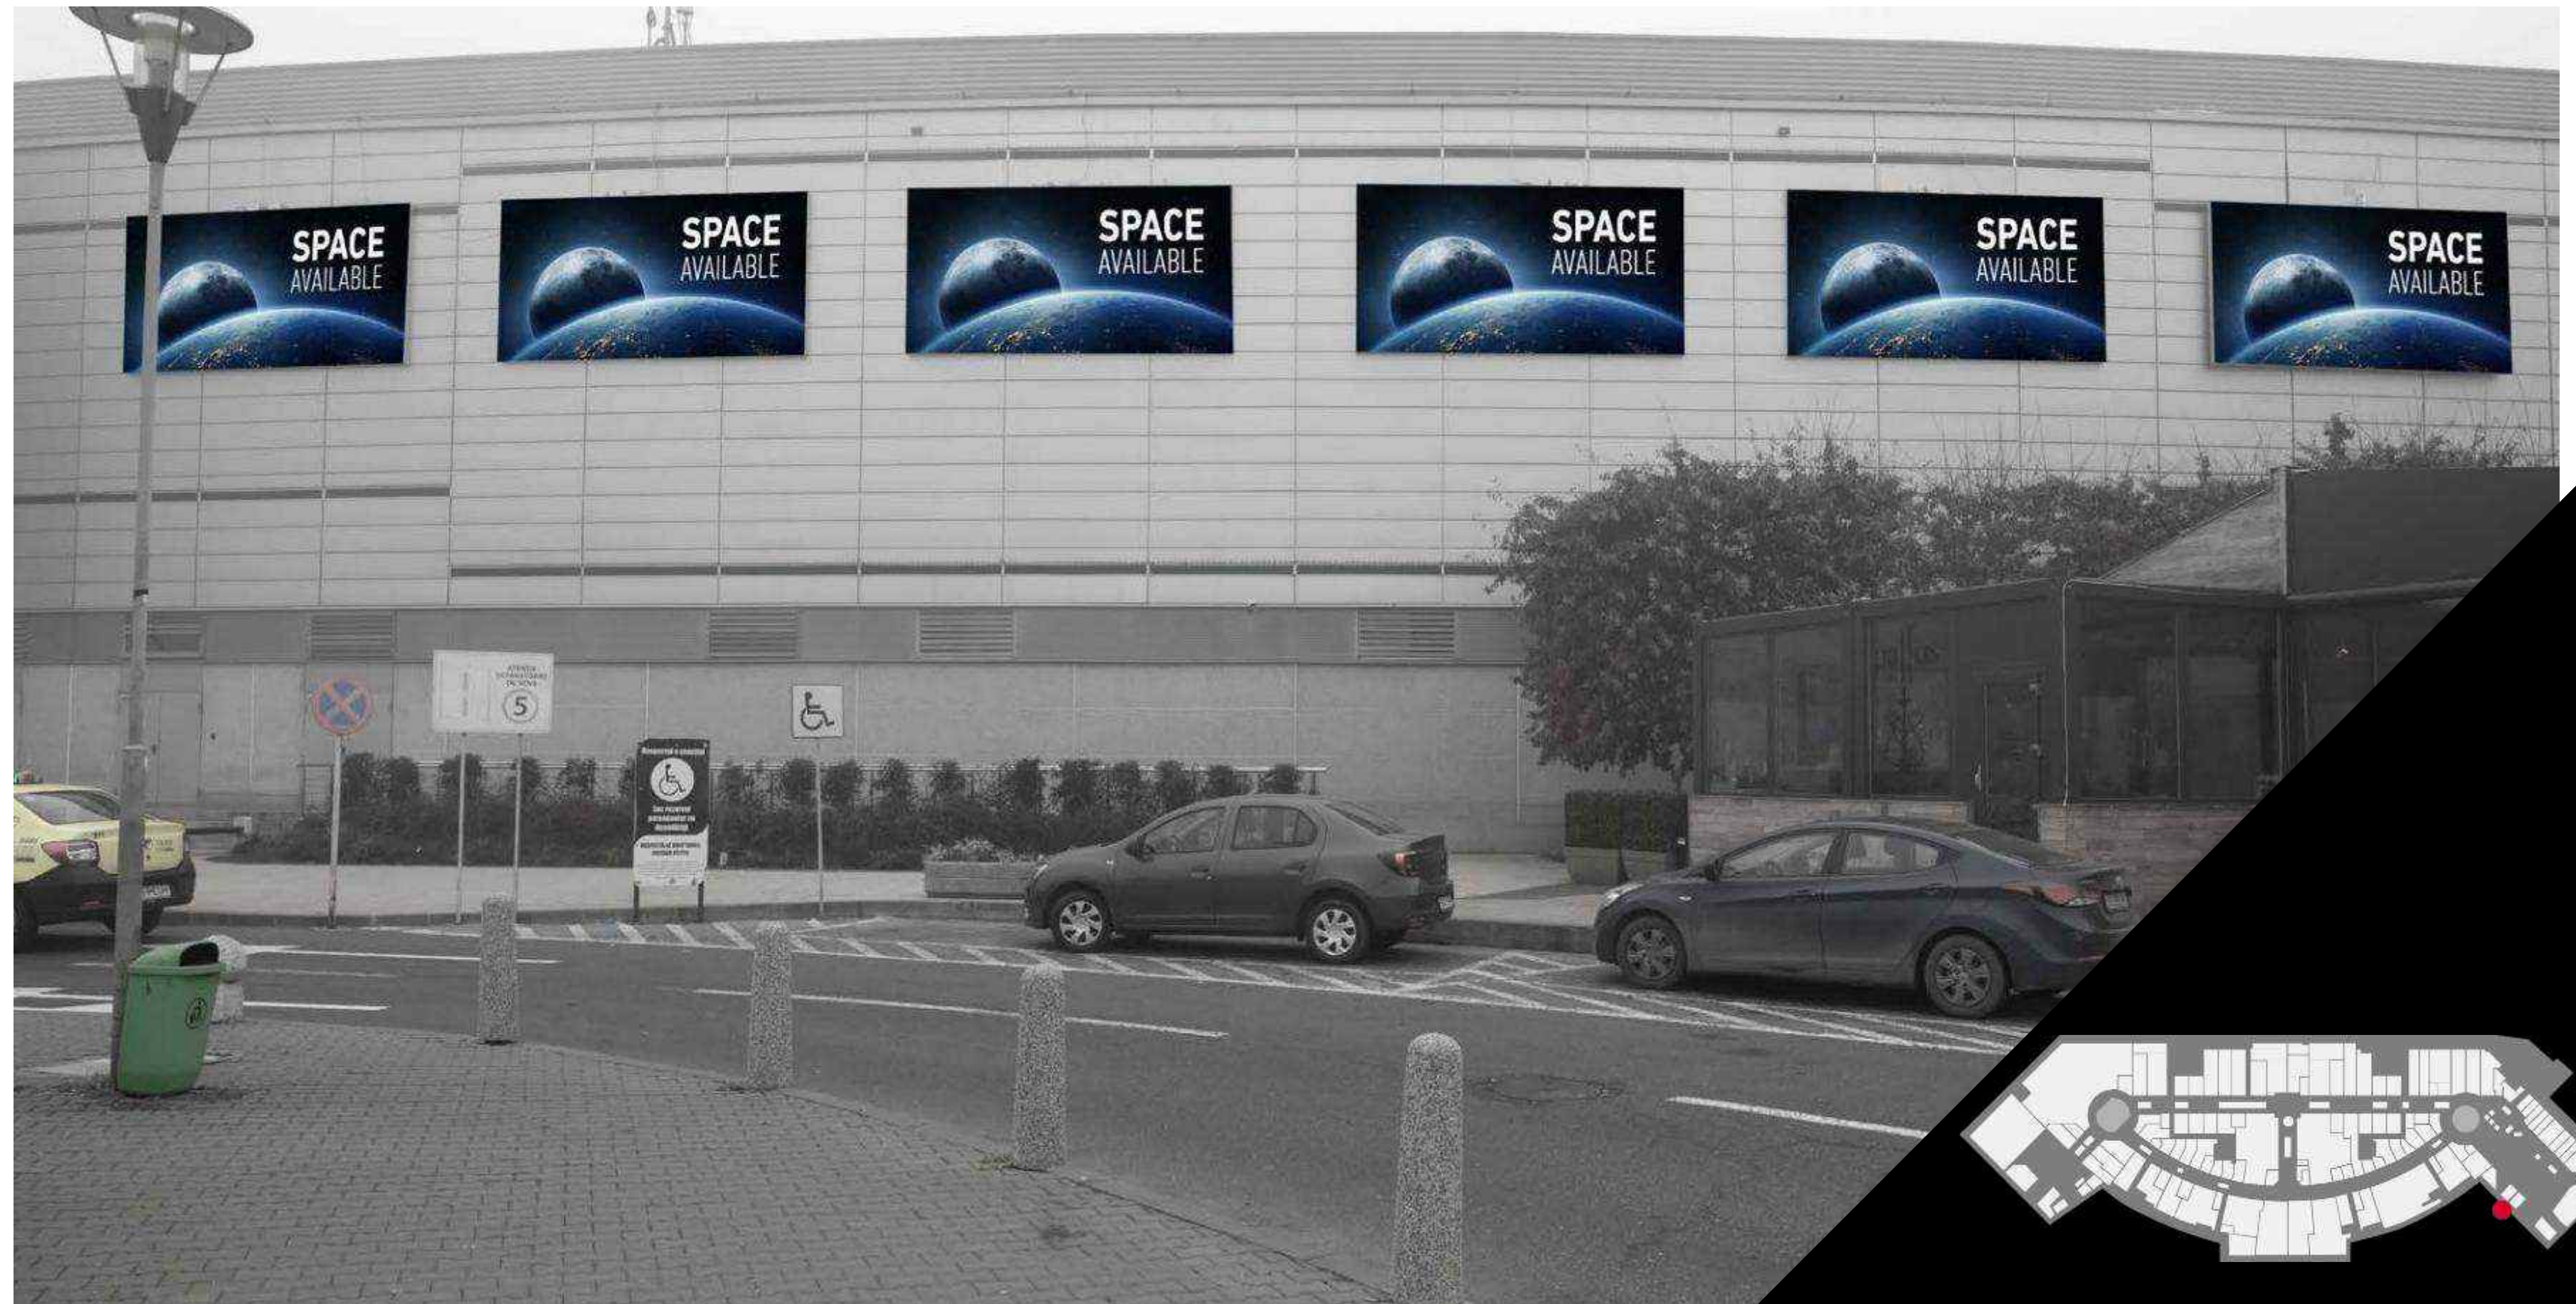

FAÇADE LIGHTED PANELS

6 PIECES FOOD COURT, EXTERIOR |

6.500 euro / month

7.000 euro / month