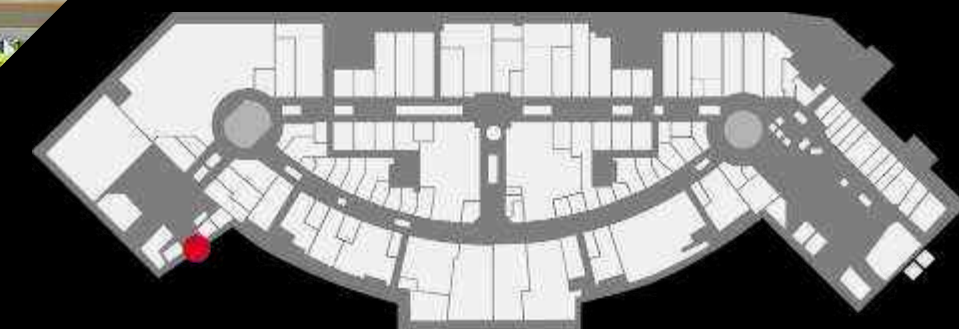

DIGITAL SCREEN 1

Resolution: 1536x864,mp4,15 seconds

1.000 euro/ month

1.500 euro /month