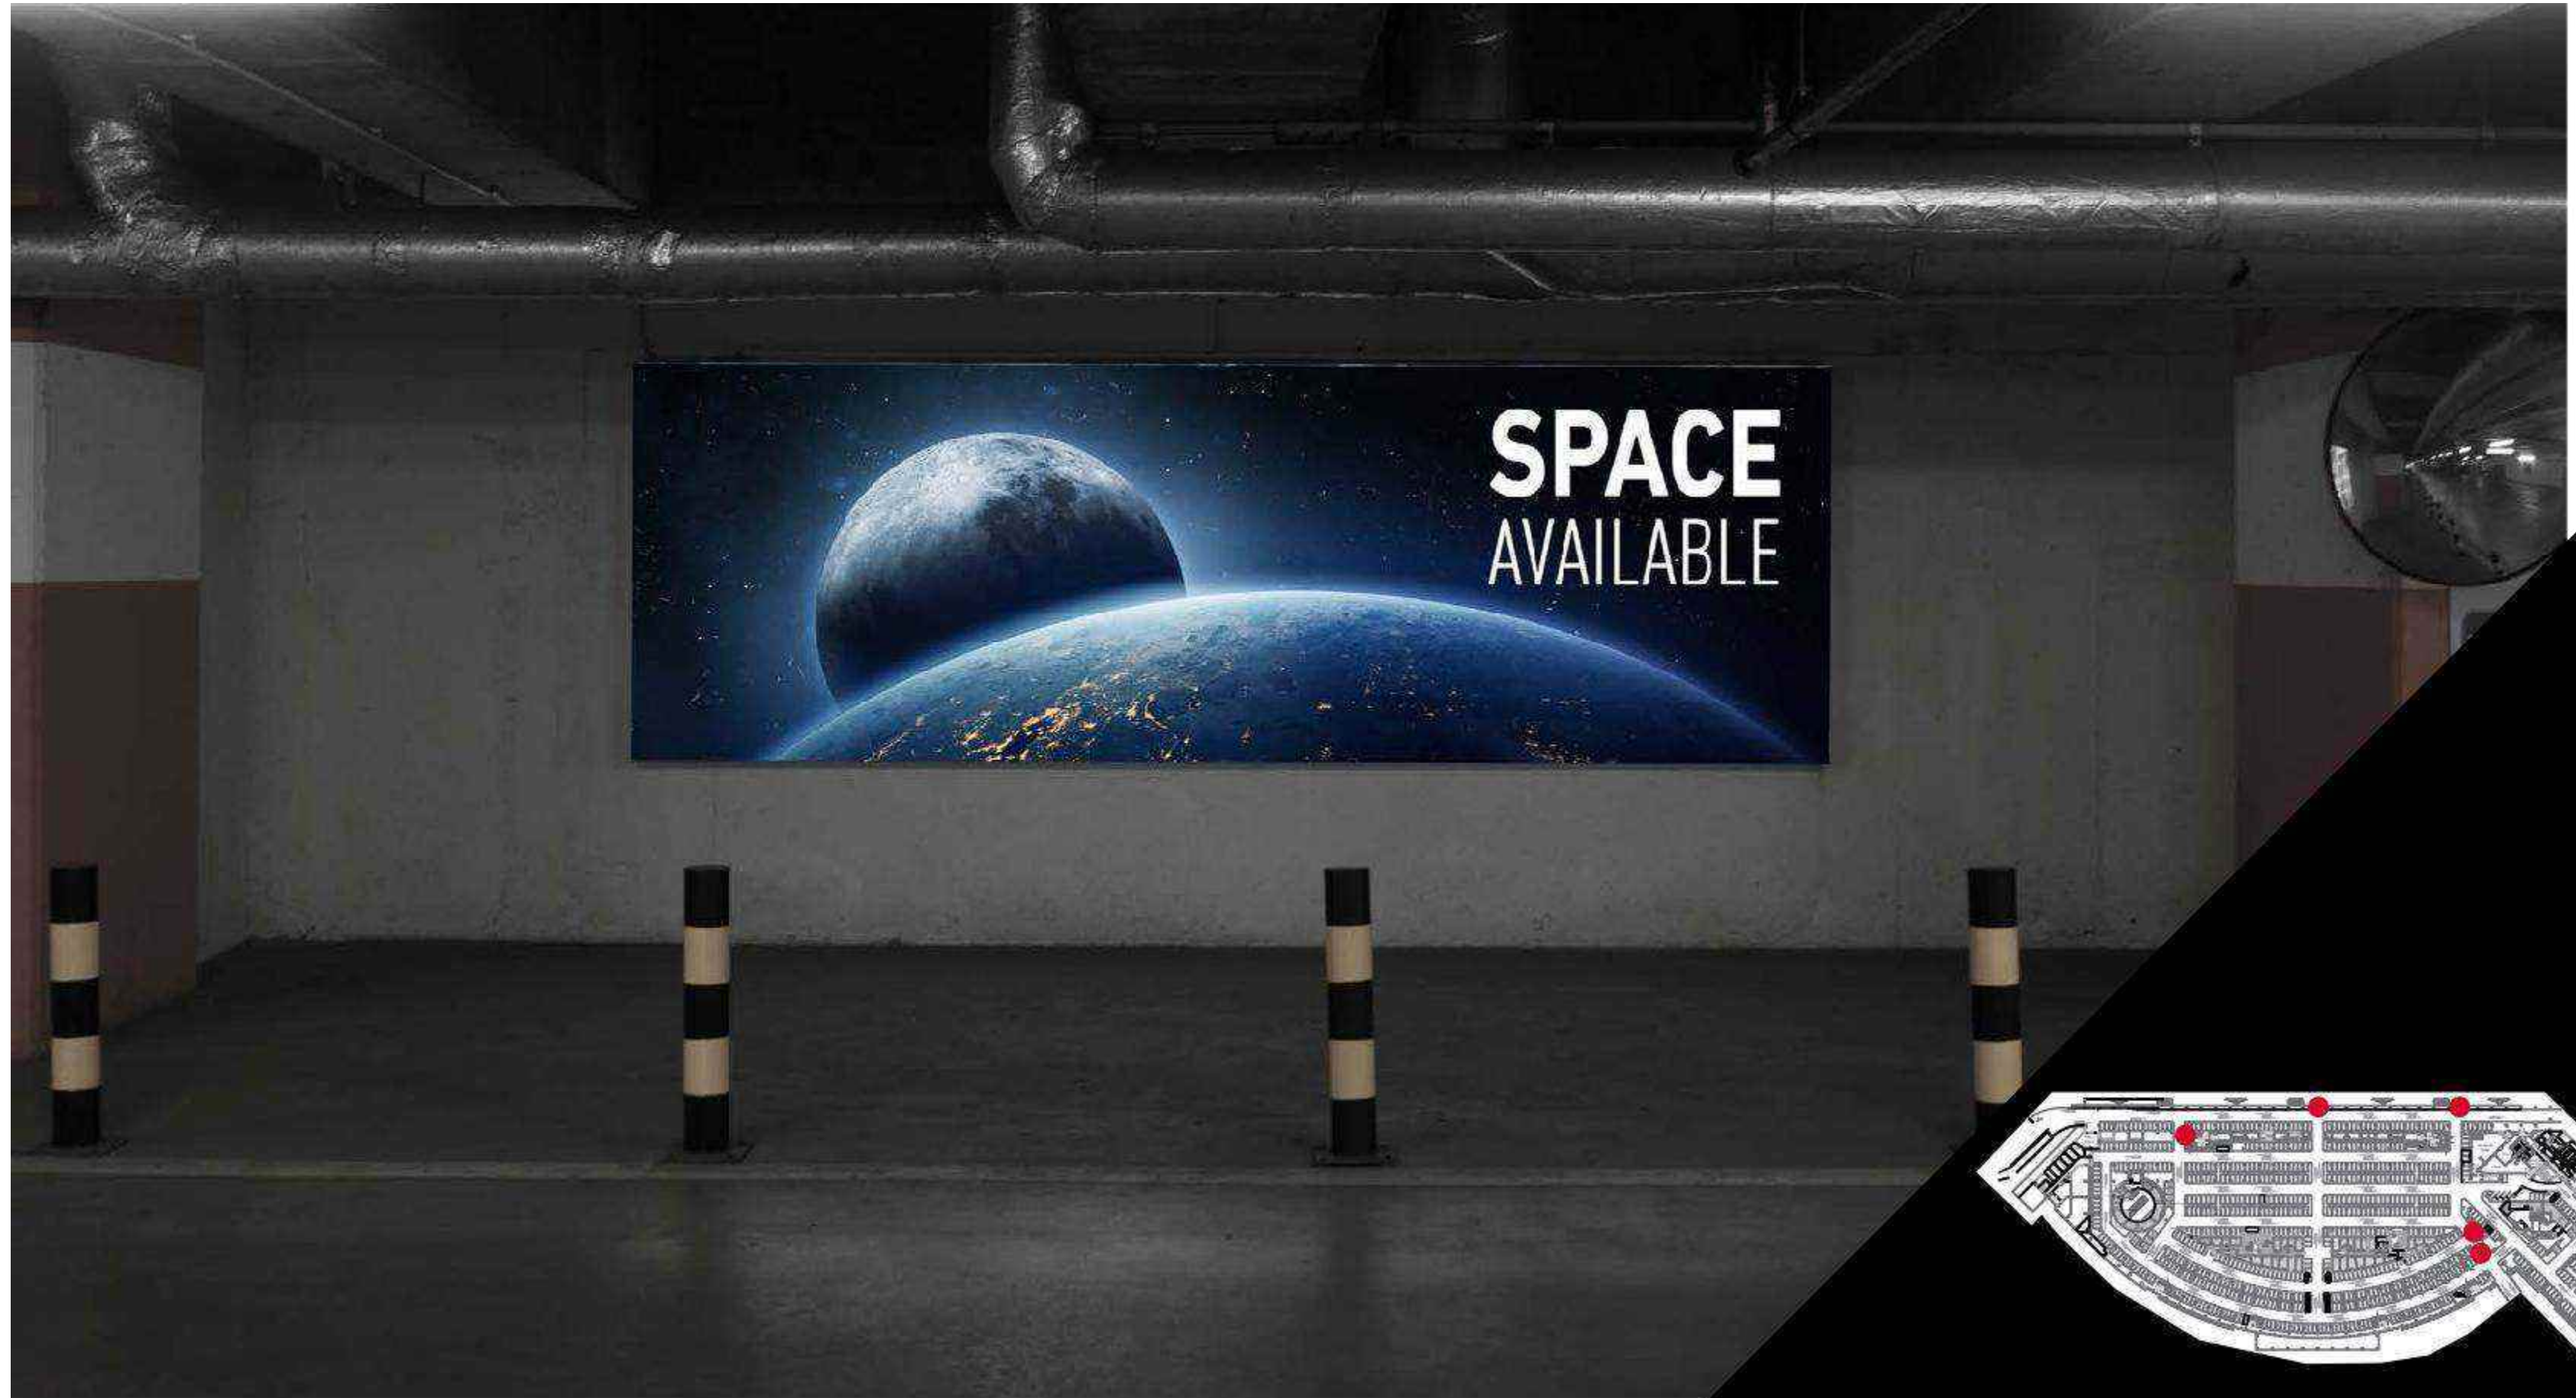

UNDERGROUND PARKING

1.200 euro/month

1.500 euro/month