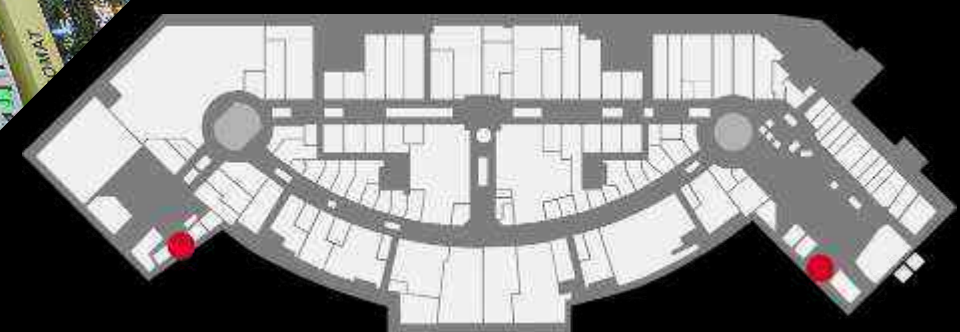

STICKER ABOVE ENTRANCE

INTERIOR LINK MALL

4.500 euro / month

6.000 euro / month