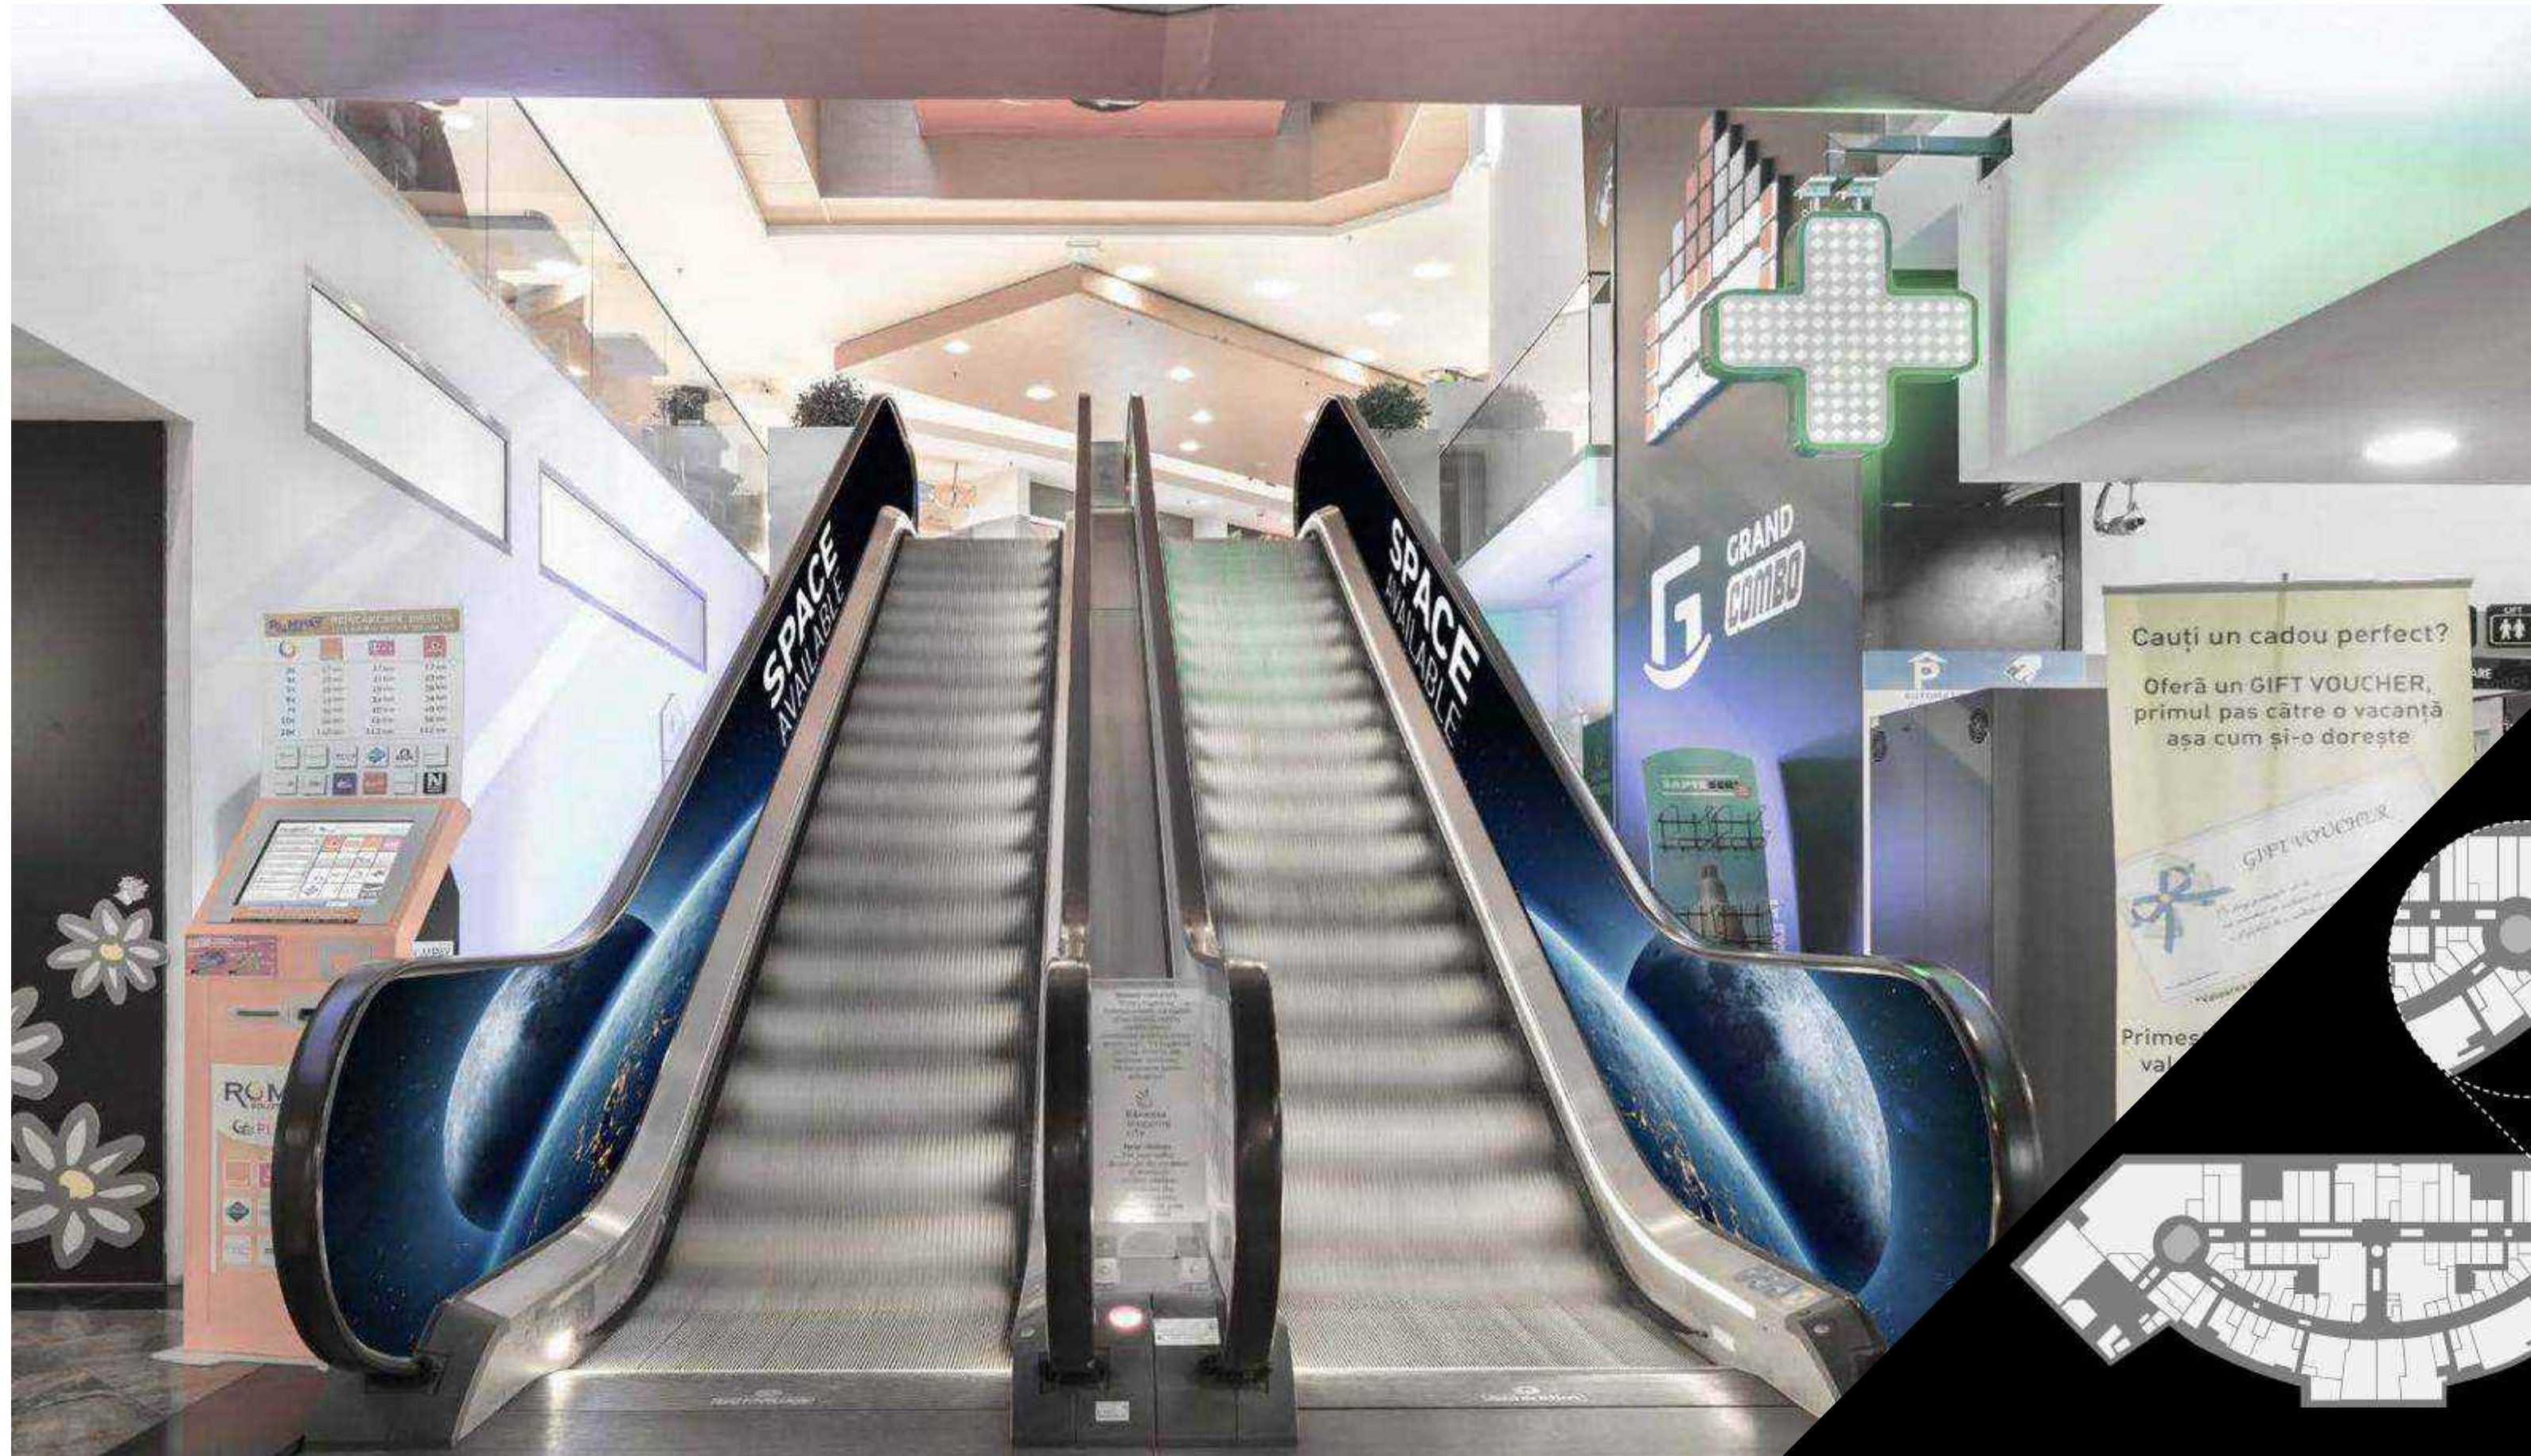

ESCALATORS FOOD COURT

7.000 euro/month

9.000 euro/month