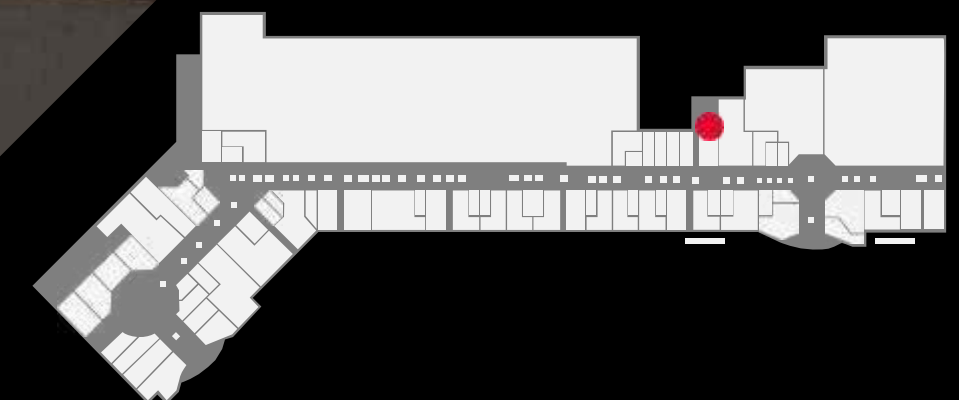

PANEL

1.400euro/month

1.700euro/month

TOILET MIRRORS

1.000 euro / month

1.250 euro / month

băneasa
shopping
city

MALL