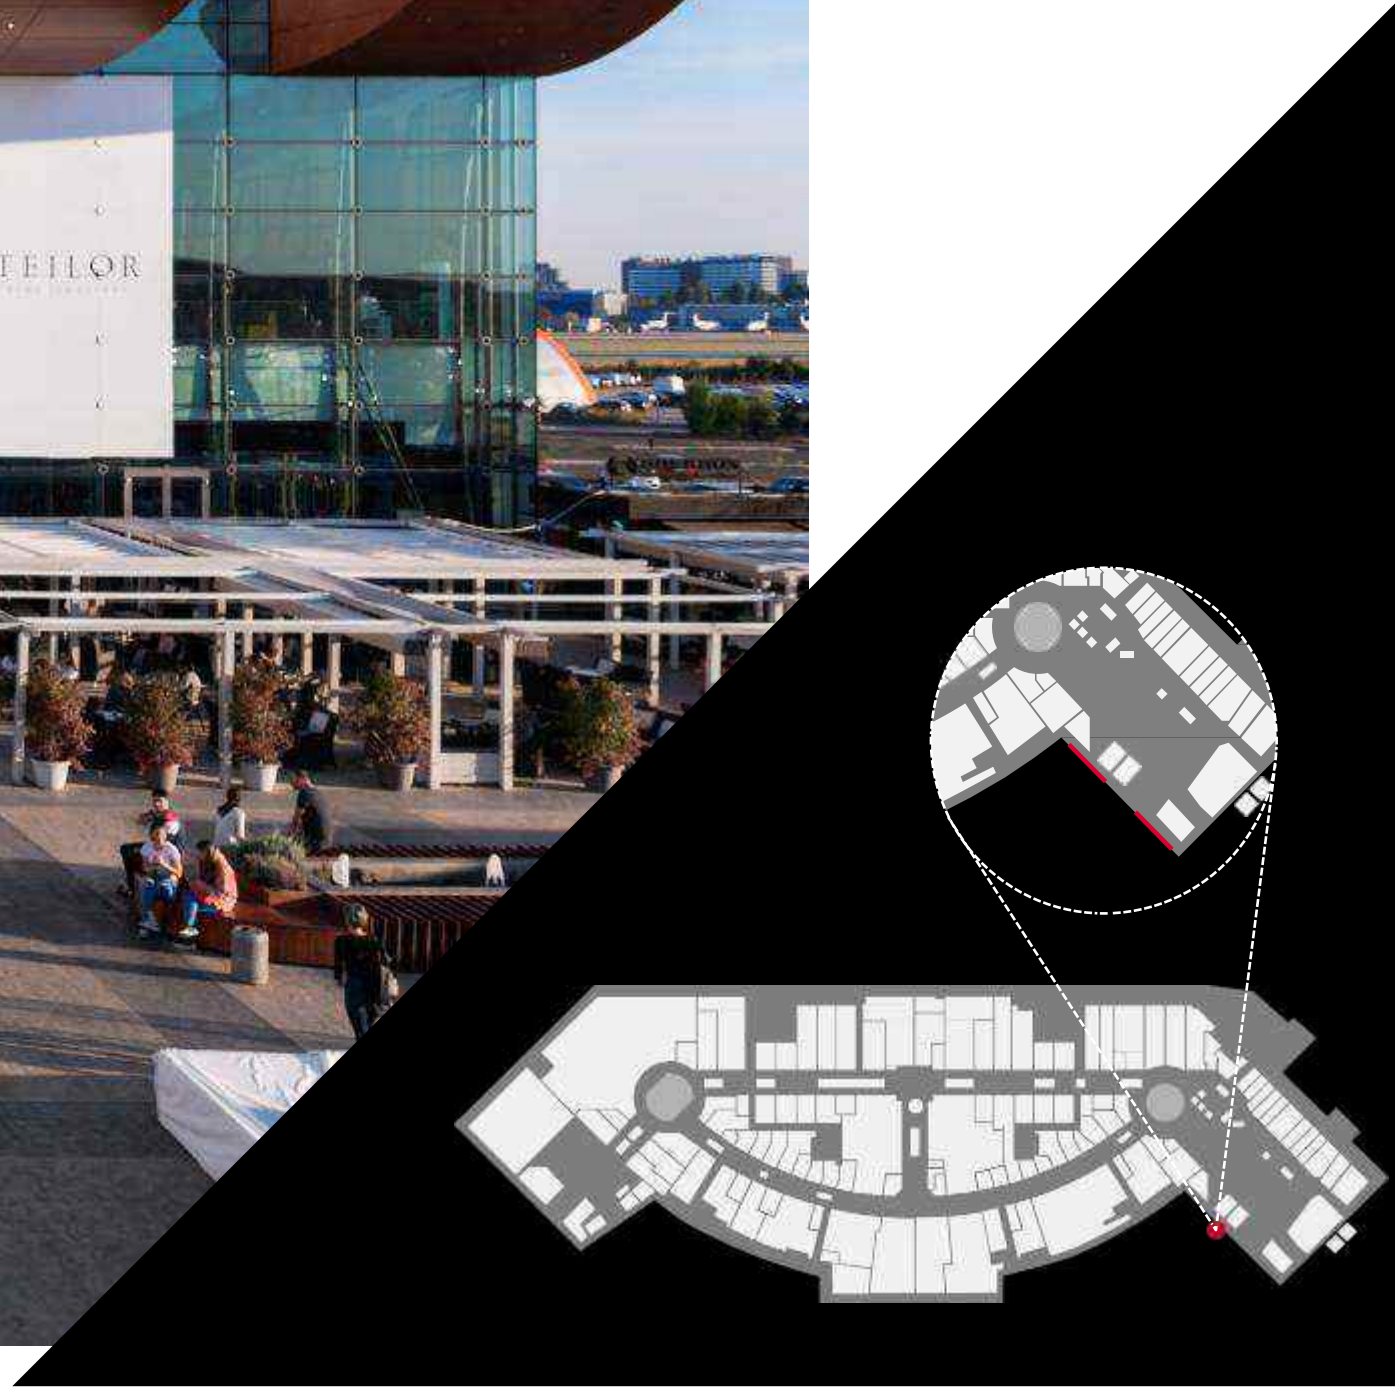

MALL

FACADE STICKER

FOOD COURT |

14.000 euro / month

15.000 euro / month

FAÇADE LIGHTED PANELS

6 PIECES FOOD COURT, EXTERIOR |

6.500 euro / month