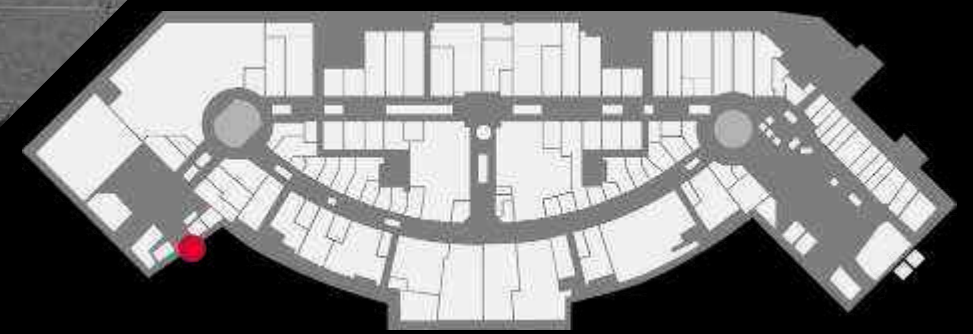

FAÇADE LIGHTED PANELS

6 PIECES LINK MALL, EXTERIOR |

5.500 euro / month

6.000 euro / month