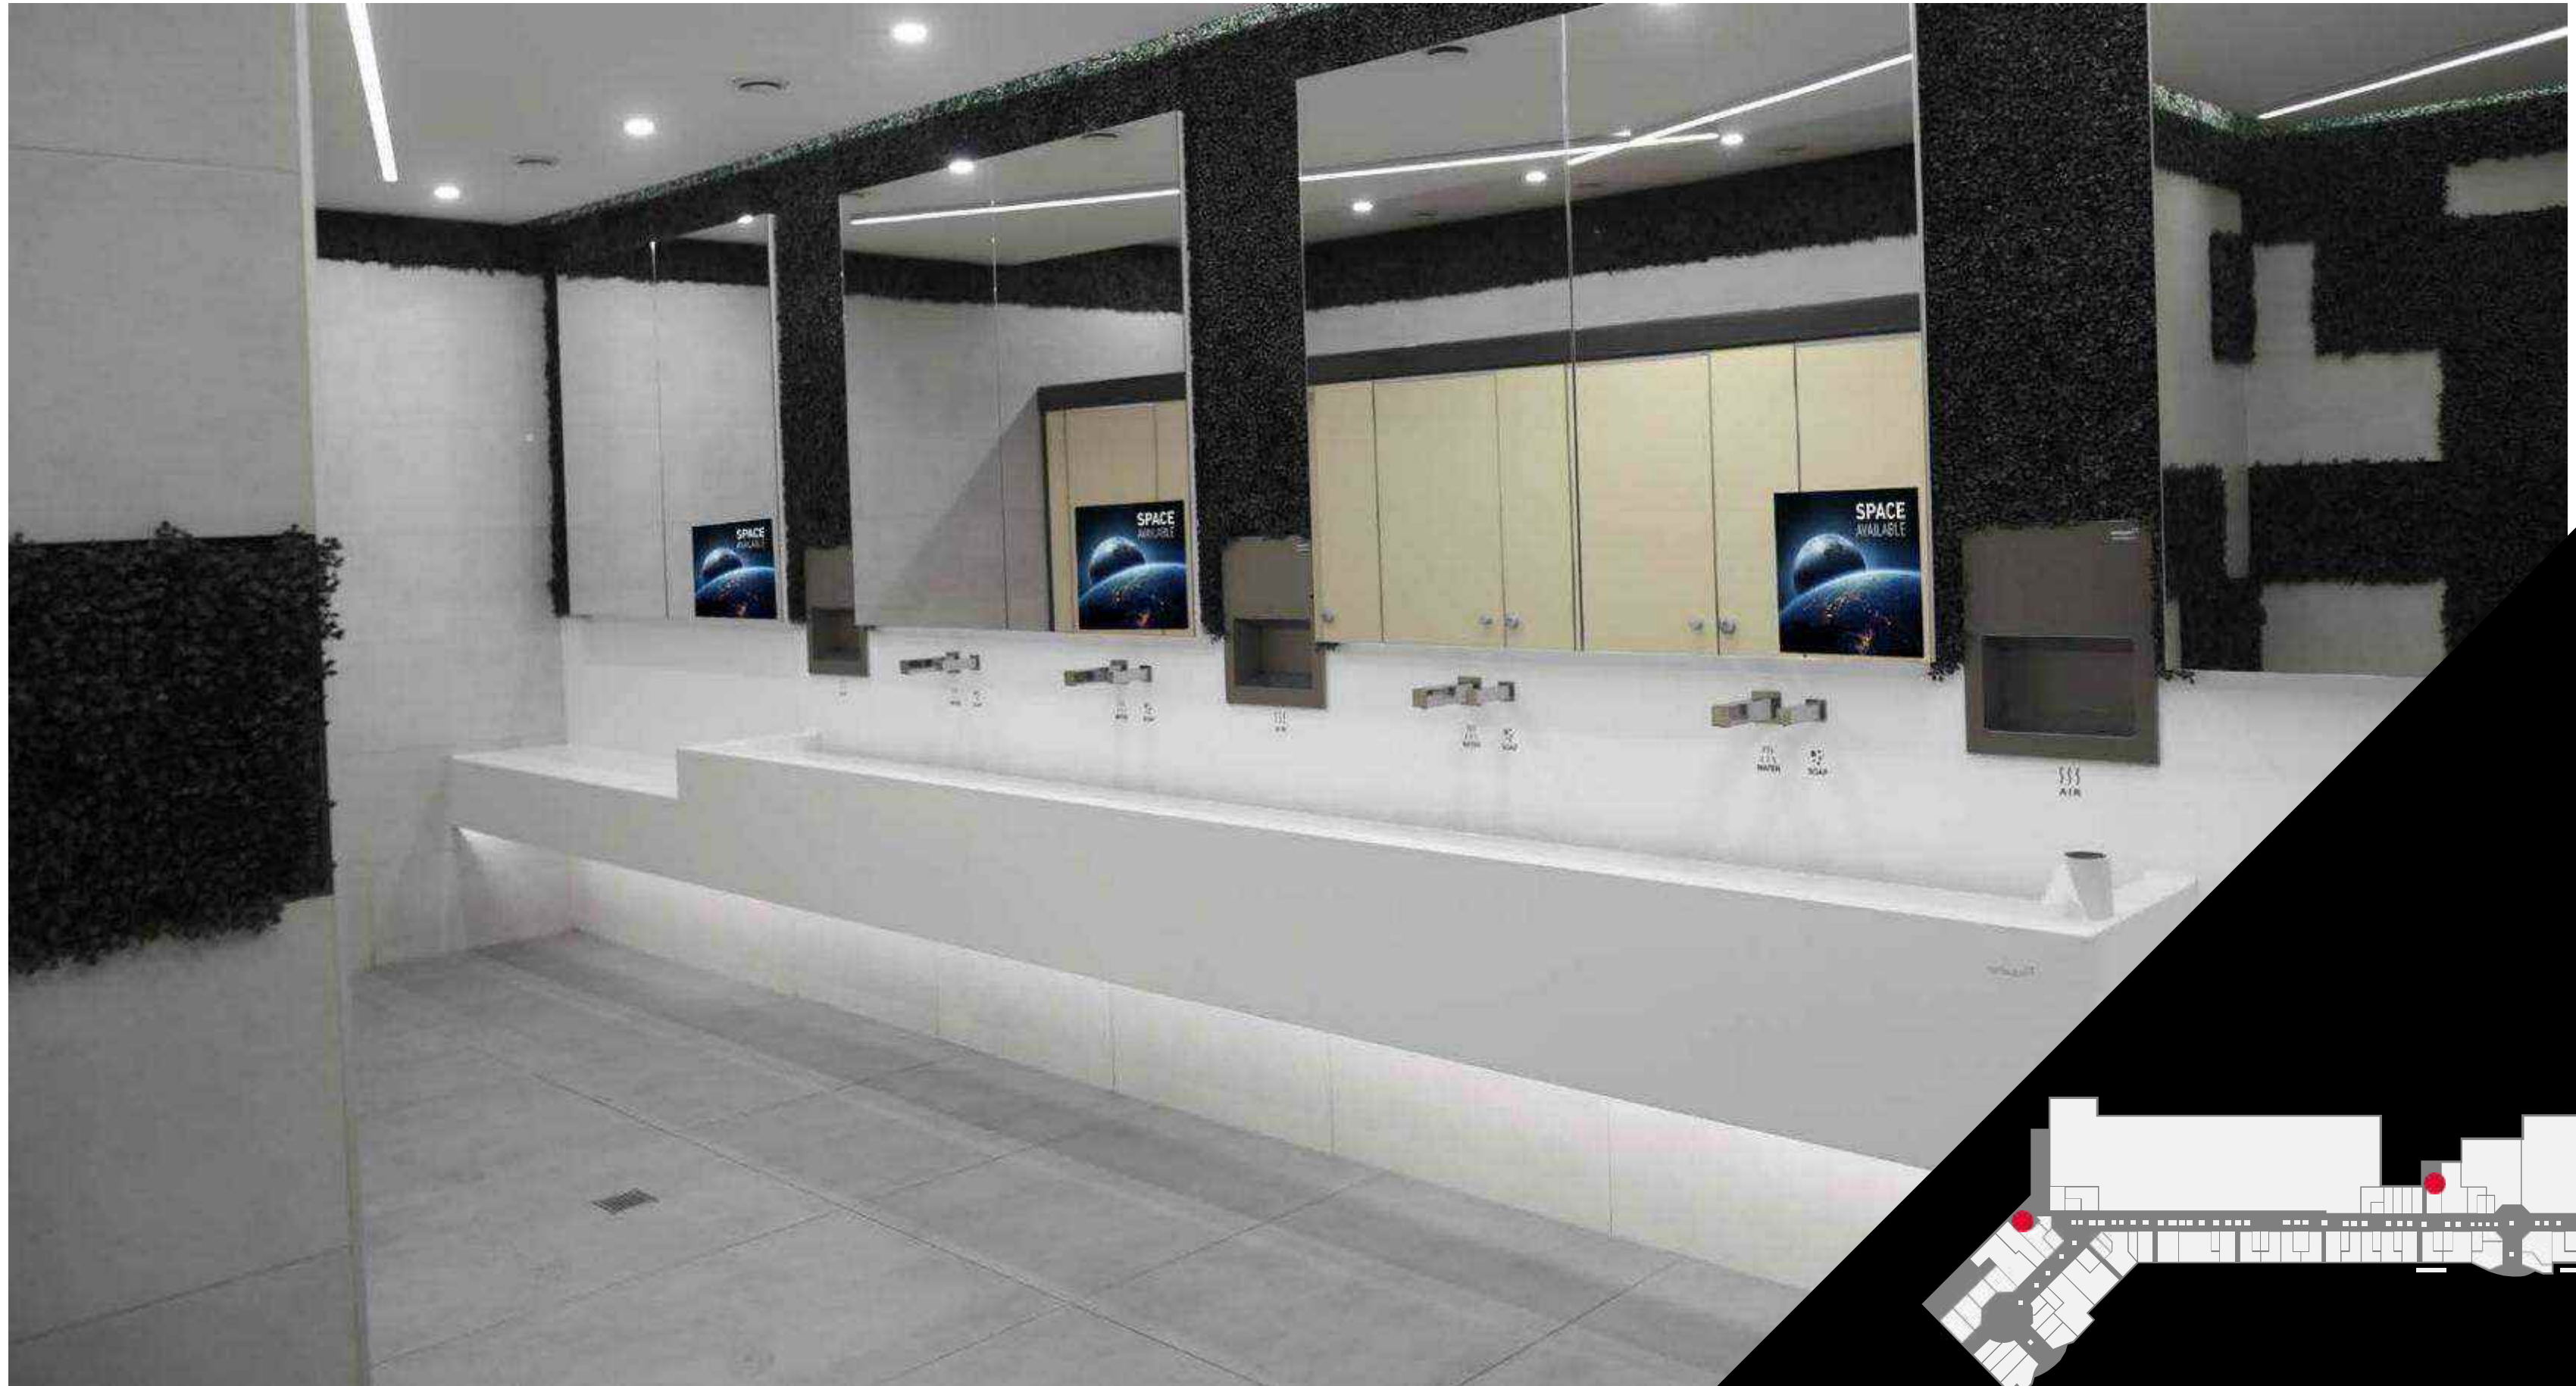

PANEL

1.400euro/month

1.700euro/month

TOILET MIRRORS

1.000 euro / month

1.250 euro / month

băneasa
shopping
city

MALL