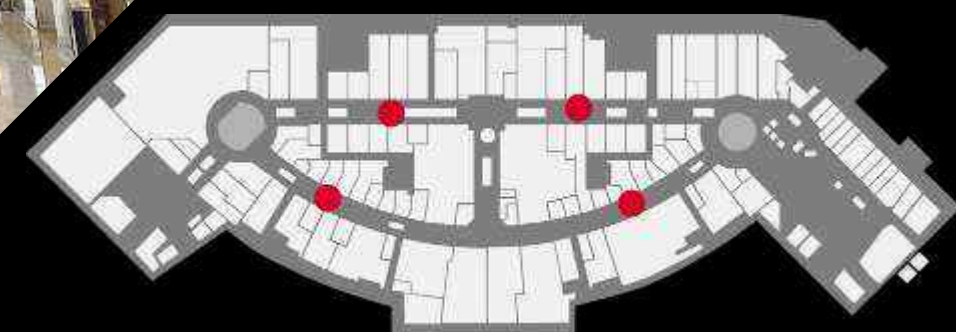

4.000 euro /month

EXTERIOR DIGITAL SCREEN FOOD COURT

Resolution: 1008x720, mp4, 15 seconds

3.400 euro/ month

4.000 euro /month

FLAG - FIRST FLOOR

3.600 euro/month

4.200 euro/month